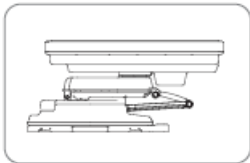

What's Included

Main unit