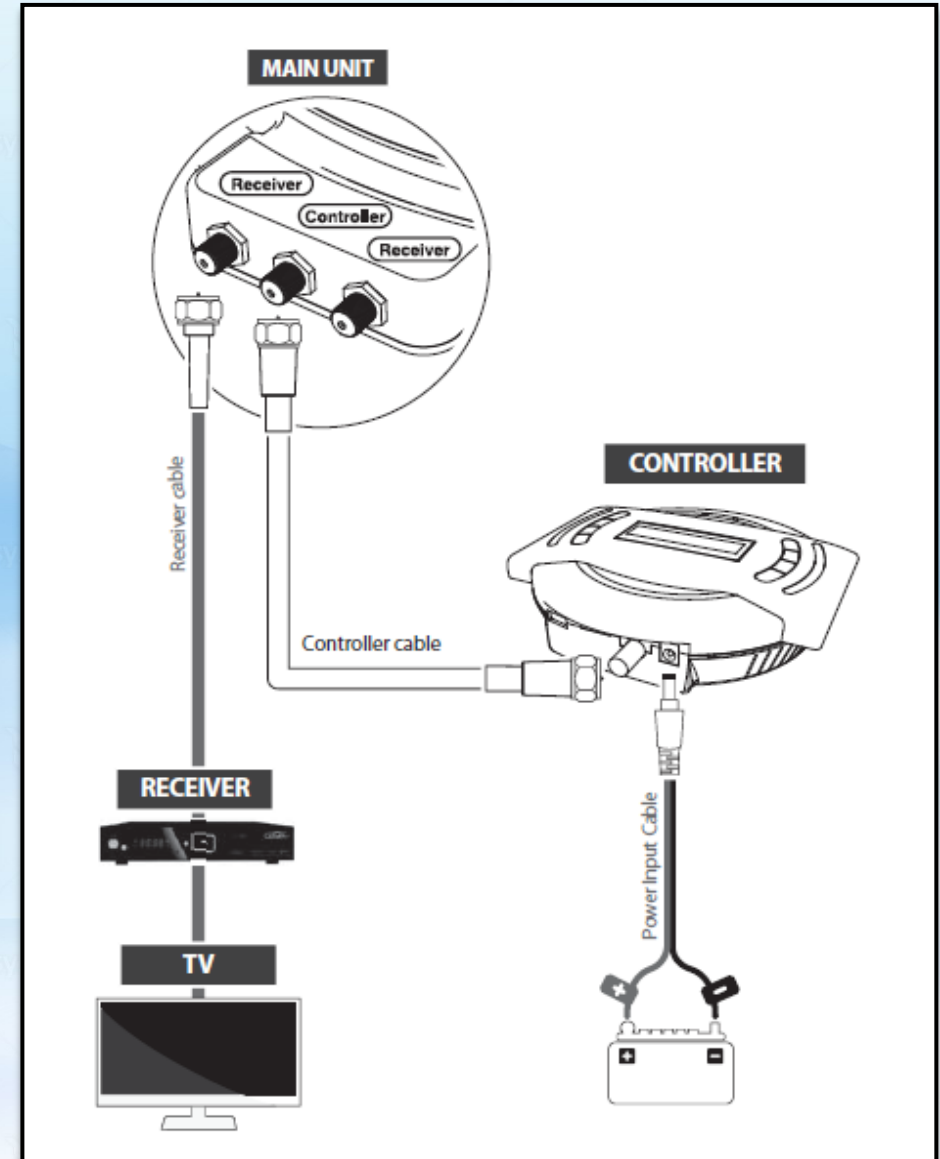

Controller(labeled) cable - 7m

Controller

Controller bracket

Power input cable
+ (Red), - (Black)

Receiver(labeled) cable - 7m
(x2 for twin output LNB)

Cable holder

Cable gland

Spanner

M4x20 (11), M8 Flanged nut (4)

Washer (4)

User manual

Easy Install

SatKing

PRO MAX

Compact remote control with LCD display

The complete system is supplied in one gift box