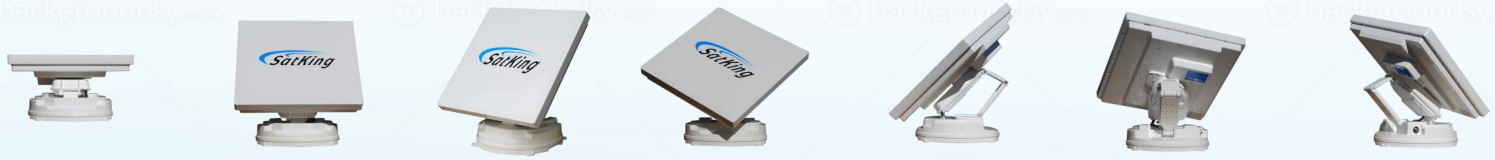

SatKing

PRO MAX