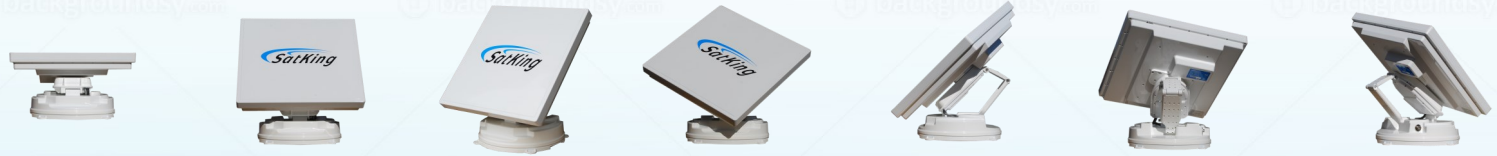

Key Features

- ⇒ Fully Automatic Self Aligning
- ⇒ Pre-Programmed to receive VAST and Foxtel/Austar
- ⇒ Flat Panel Design Offers Compact Size with Big Performance
- ⇒ Dual Output LNB as Standard to Suit Twin Tuner STB's
- ⇒ Built in 24 Channel GPS to find Satellites Fast
- ⇒ Last Position Memory to Save on Search Times
- ⇒ Suits Caravan, Motorhome, Motor Vehicle and Camping use
- ⇒ Automatic Retraction when you Exceed 10KPH
- ⇒ Automatic LNB Skew
- ⇒ Powerful DC Motor with Metal Gears
- ⇒ Detailed Instructions and Roof Mount Included
- ⇒ 3 Year Warranty with 1300 Number Help Line
- ⇒ Not affected by wind like the large round dishes
- ⇒ Made For Harsh Australian Conditions
- ⇒ Made And Designed in Korea

Physical Specifications

Product Dimensions: 520x600x246mm
Gift Box Dimensions: 620x550x317
Product Weight: 18.5kg
Gift Box Weight: 26.8Kgs
Operating Temperature Range: -30°~+60°C

LNB

Polarization: Horizontal/vertical
LNB Output: Dual Output
LNB Input Frequency: 11.75-12.75GHz
LNB Output Frequency: 950-2150MHz

Antenna Adjustment Range

Elevation: 5°-90°
Azimuth: 390°
Skew: -60° ~+60°

Satellite Searching Time

Searching Time: 80 Sec (Average)
Last Position Search Time: 20 Sec (Average)

Power

Input Voltage: DC 12 or 24V Auto Selection
Consumption: 40 Watts in Search Mode, 4w in Stand by Mode.

Warranty & Support

The SatKing Pro Max is made for the harsh Australian conditions, the unit is backed with a 3 year Australian warranty and technical support via the SatKing 1300 help line with 4 staff, no answering machines.

We offer peace and mind here at SatKing. If anything did go wrong whilst out on the road, we have a dealer network across Australia. We also have two major service centres, in Melbourne and Brisbane. With the compact size of the Pro Max are able to pick up the unit from all most anywhere and ship it to our major services centres if you can't get to a dealer.

Have you see our adverts in two of the market leading magazines "Caravan and Motorhome" and "Caravan World"?