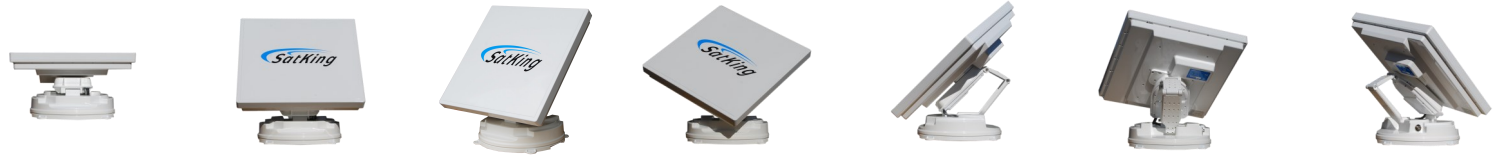

M4x20 (11), M8 Flanged nut (4)

Washer (4)

User manual

Easy Install

SatKing

PRO MAX

Compact remote control with LCD display

The complete system is supplied in one gift box